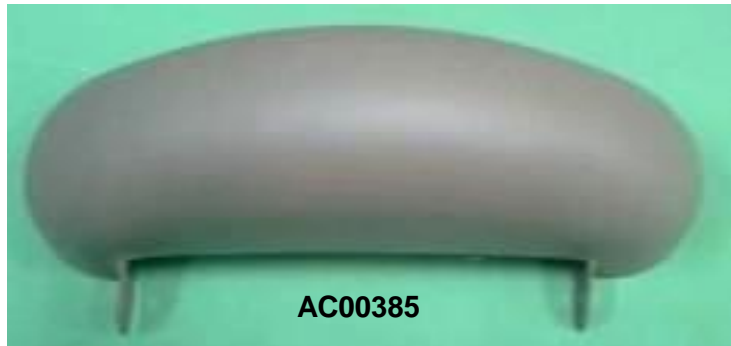

SCORPIO ROOF BLOWER

PART DESCRIPTION	PART NUMBER	MRP (In Rupees)
Scorpio Mounting Cross Brackets	AC00232	300
Roof Chiller End Caps	AC00385	867
Roof Mounted Chiller	AC00191	4812